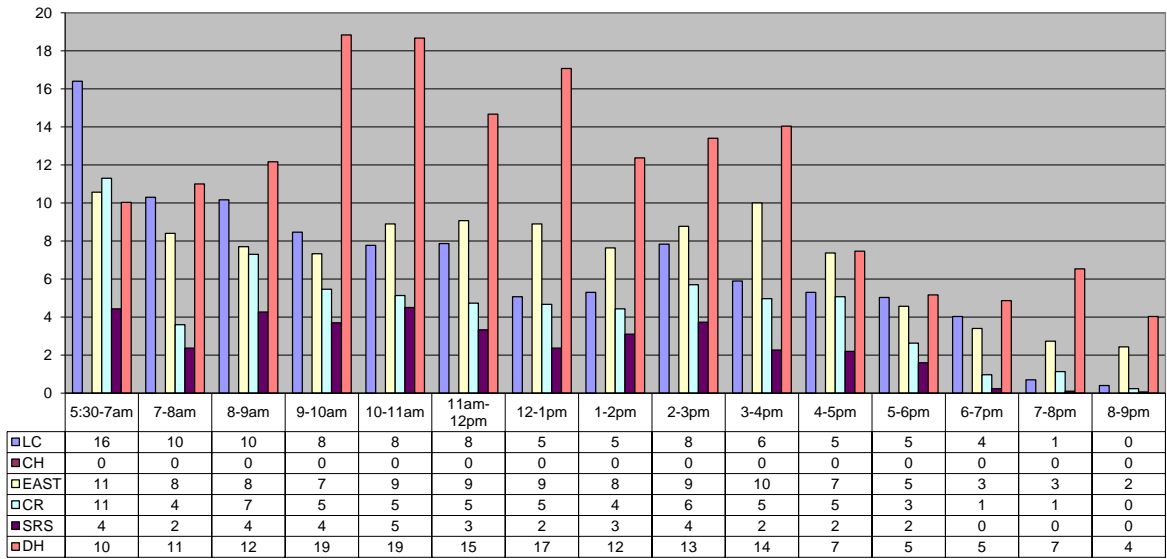

Sep 2023 Fitness Room Use By Hour

Average - All Fitness by: Hr	53	36	42	44	45	40	38	33	39	37	27	19	14	11	7
Visits	LC	CH	EAST	CR	SRS	DH	Total (All CTRS)								
Tot Month	3016	0	3233	2020	1148	5109	14526								
v Per Day	100.5	0.0	107.8	67.3	38.3	170.3	484.2								
Av Hr	6.5	0.0	7.0	4.3	2.5	11.0	31.2								